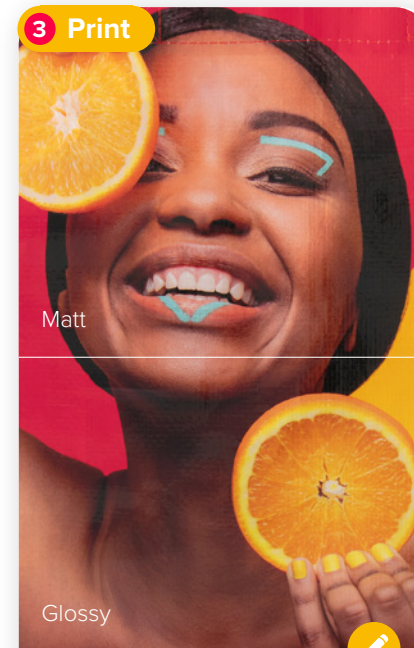

A close-up portrait of a woman's face against a solid red background. She has dark hair pulled back. Her eyes are heavily made up with bright yellow eyeshadow and blue eyeliner. Her lips are painted with red lipstick and feature a blue V-shaped graphic. Overlaid on her face is the text "4you." in a large, bold, yellow sans-serif font. The "4" is a simple numeral, and the "you." is lowercase with a period. The text is semi-transparent, allowing the woman's features to be seen through it.

A close-up photograph of a woman with voluminous, curly brown hair. She is wearing gold-rimmed aviator sunglasses that reflect a colorful sunset or city scene. She has a wide, joyful smile, showing her teeth. She is wearing white wired headphones. The background is a solid, vibrant red color.

3 Print

Matt

Glossy

Full colour digital printed

The RPET material is standard matt laminated

4 Handles

Short - 2.5 x 50 cm
Nylon or PP Non Woven

Long - 2.5 x 70 cm
Nylon or PP Non Woven