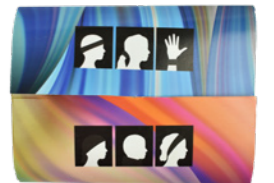

Polyester tube
25 x 50 cm

Polyester with fleece border
25 x 75 cm (25 cm fleece)

2 Print

Sublimation on the outside 

3 Optional

In a cardboard sleeve*
With your own full colour print

Retail packaging
With your own full colour print (from 3000 pcs.)

4 Fleece colour

 Choose from 15 standard PMS colours

*Fleece: 18.5 x 15 cm / Normal: 13 x 13 cm

5 Instruction card

Standard
On reverse side of cardboard sleeve

Own design
On reverse side of cardboard sleeve