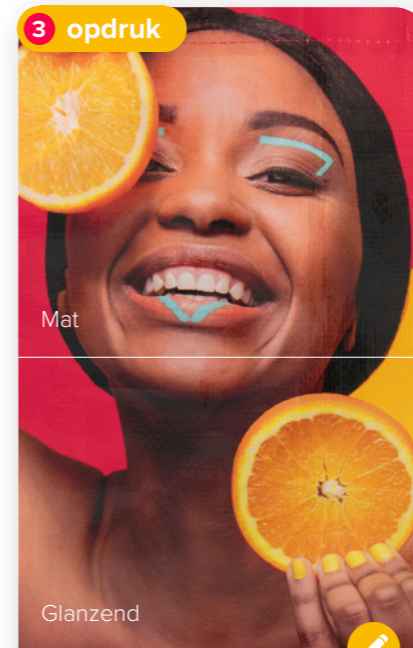

3 opdruk

Mat

Glanzend

Full color digitaal gedrukt
RPET materiaal is standaard mat gelamineerd

4 hengsels

Kort - 2,5 x 50 cm
Nylon of PP Non Woven

Lang - 2,5 x 70 cm
Nylon of PP Non Woven

Lang - 3,0 x 70 cm
Nylon of PP Non Woven

5 optioneel

Bottom board
PP 0,5 mm of karton 600 g/m²

Label met logo
4 x 1,5 cm printed label